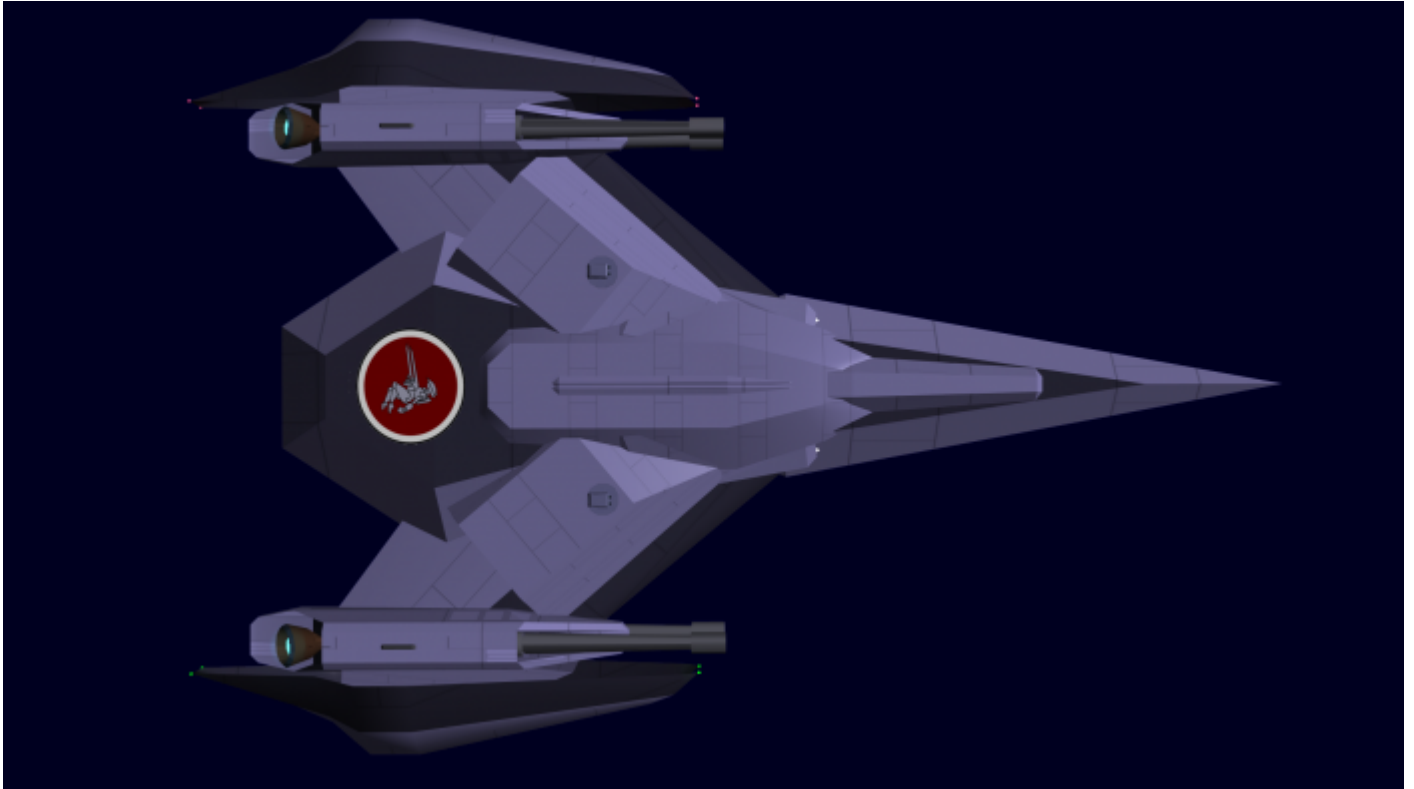

Chiaki Escort Destroyer Gallery

A KFY-made small destroyer based on DOGA renders made by Kyoki as a joint project between Wes, Doshii Jun and Fred.

From:

<https://starmy.com/wiki/> - **STAR ARMY**

Permanent link: