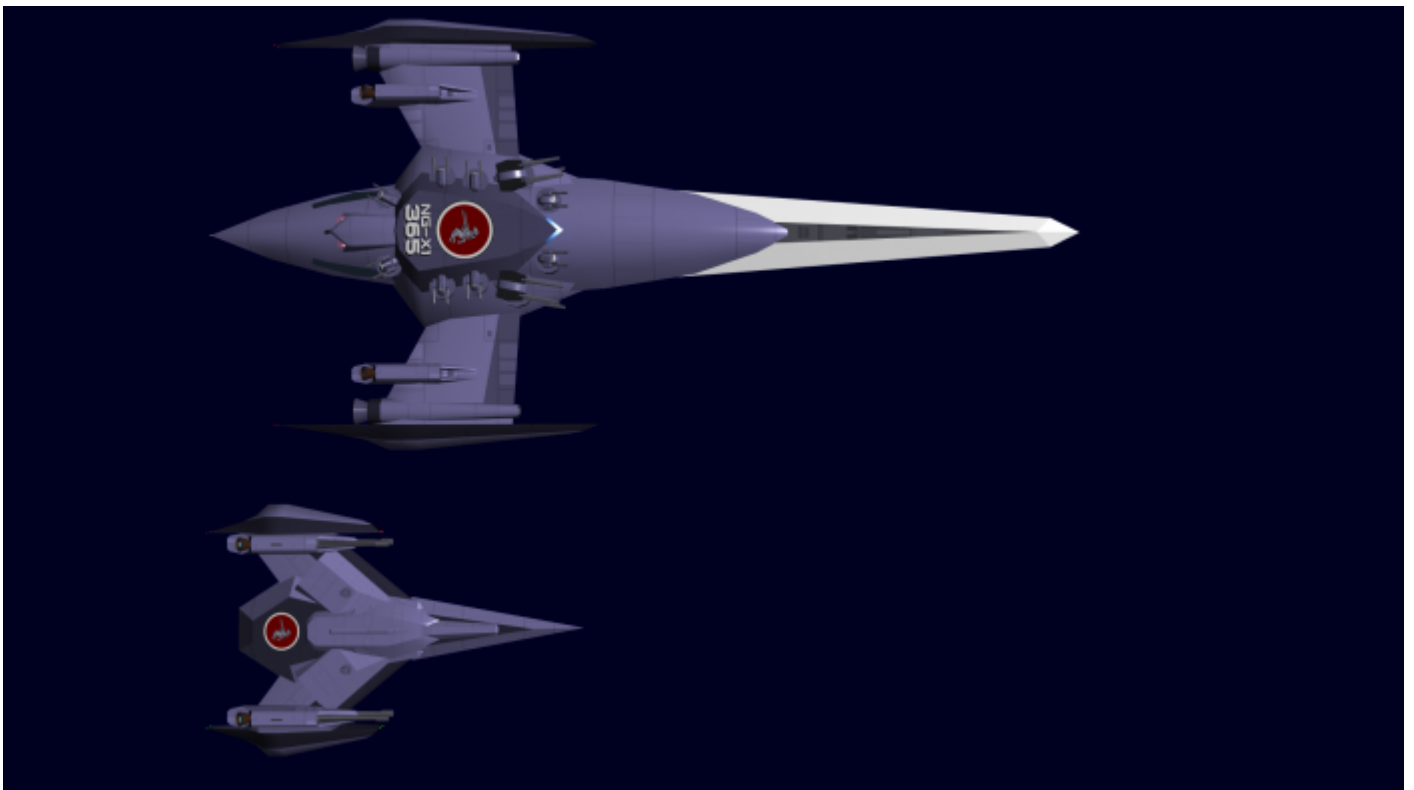

Chiaki Escort Destroyer Gallery

A KFY-made small destroyer based on DOGA renders made by Kyoki as a joint project between Wes, Doshii Jun and Fred.

From:

<https://starmy.com/wiki/> - **STAR ARMY**

Permanent link: