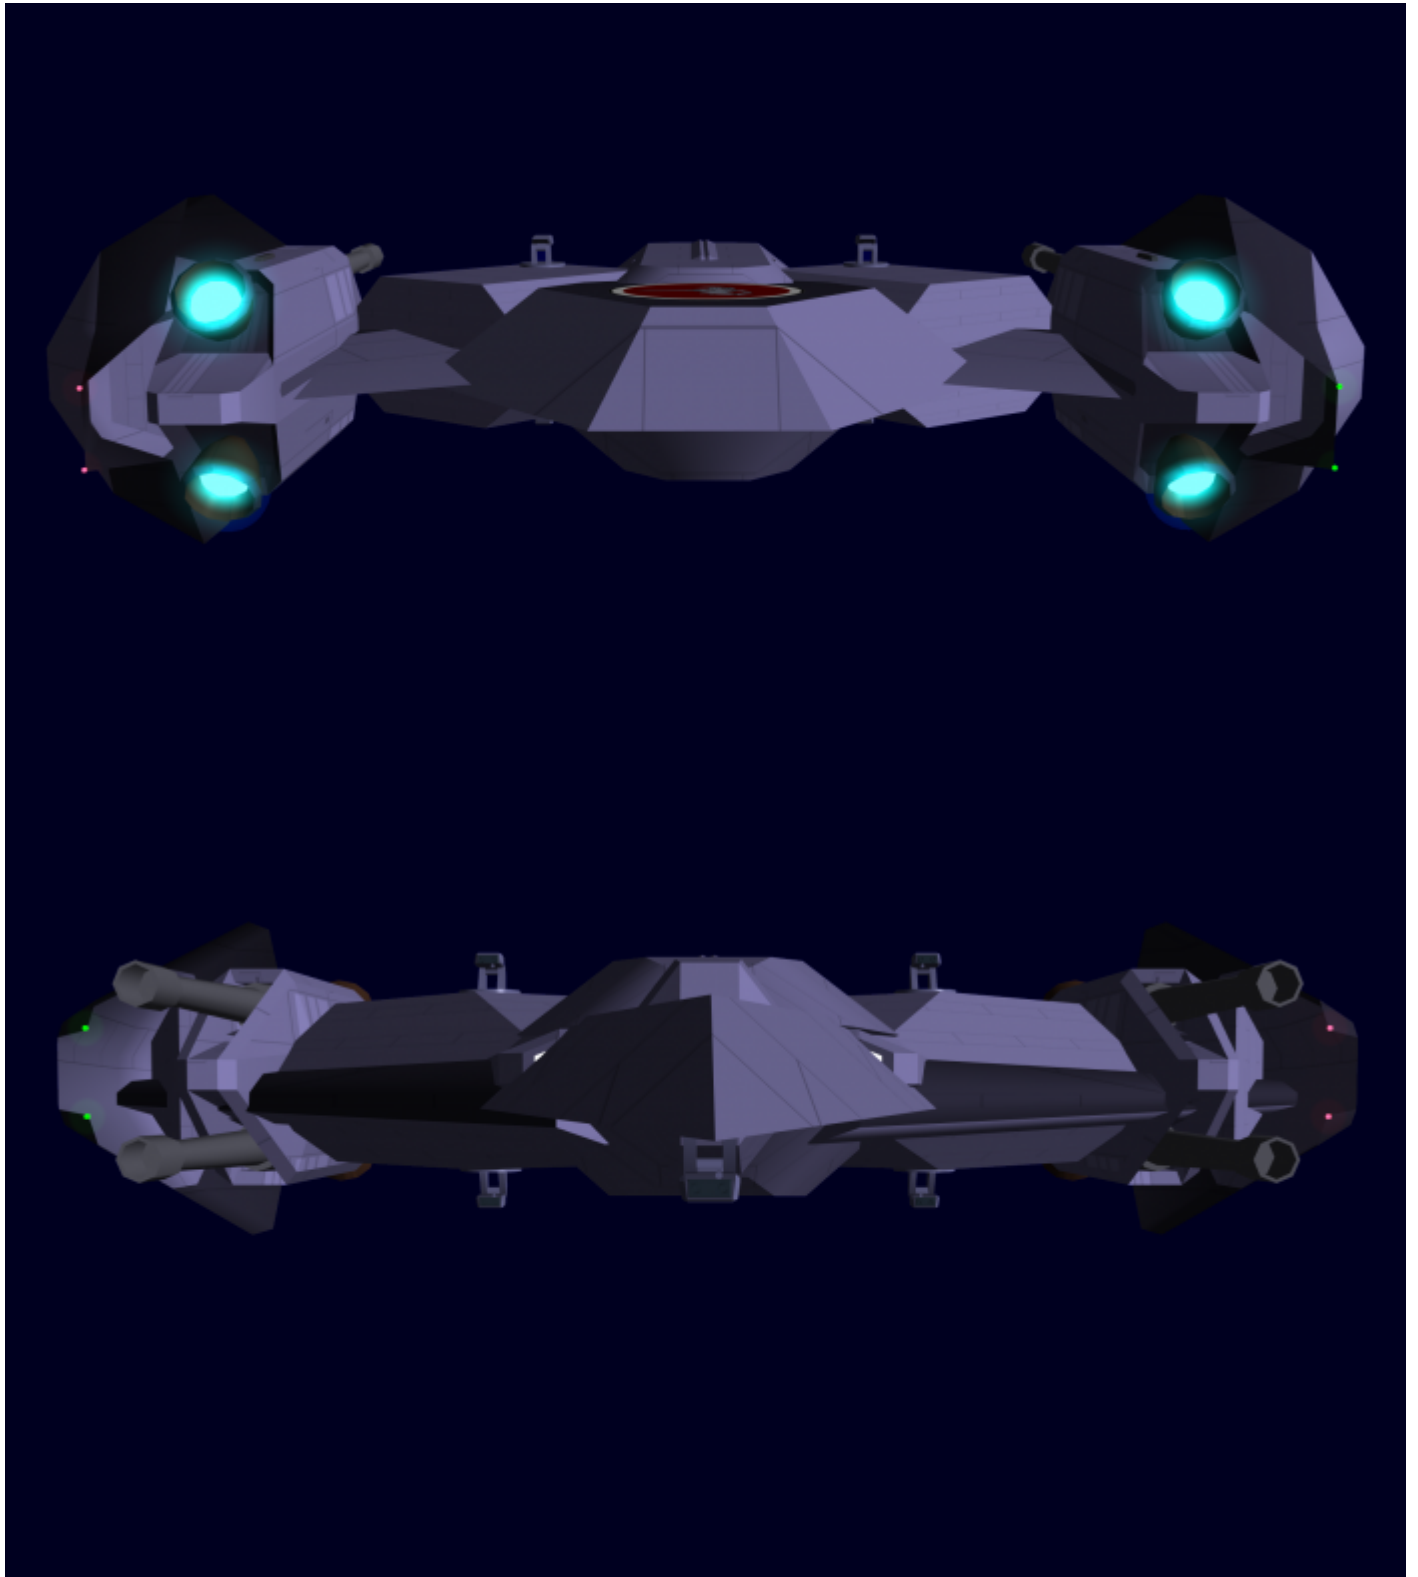

Chiaki Escort Destroyer Gallery

A KFY-made small destroyer based on DOGA renders made by Kyoki as a joint project between Wes, Doshii Jun and Fred.

From:

<https://starmy.com/wiki/> - **STAR ARMY**

Permanent link: