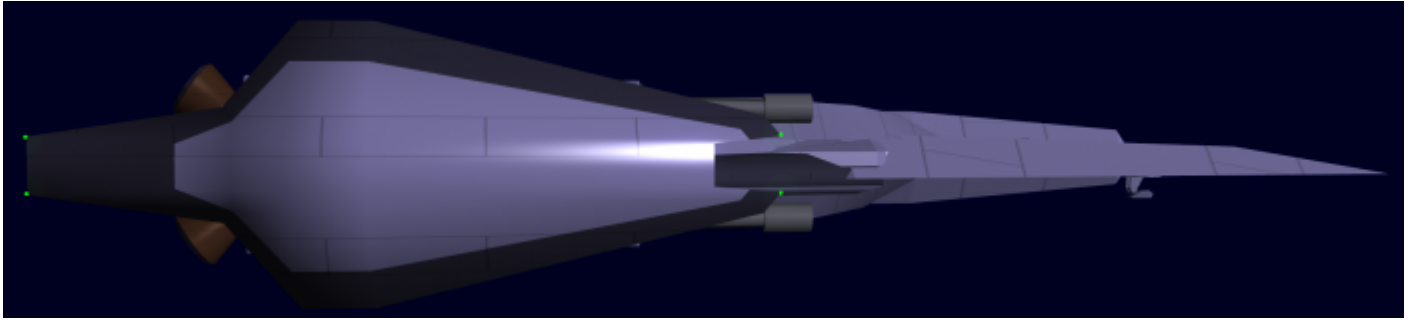

Chiaki Escort Destroyer Gallery

A KFY-made small destroyer based on DOGA renders made by Kyoki as a joint project between Wes, Doshii Jun and Fred.

From:

<https://starmy.com/wiki/> - **STAR ARMY**

Permanent link: