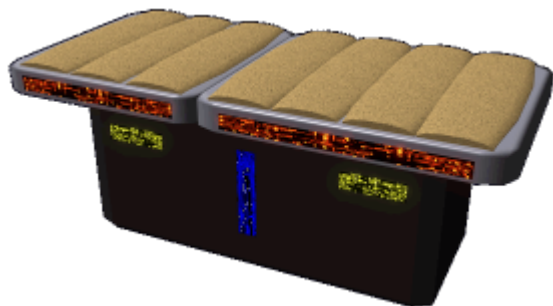

# Wapoin Wunyasa Makoa (Medical Scanner Console)

The earliest Wapoin Wunyasa Makoa were developed before the *Poku Saeruo Degonjo* reached for the stars. Over the years, it has been improved and refined.

## About the WWM

The Wapoin Wunyasa Makoa is a full body scanner and treatment unit. The patient lays on it while the medical personnel use it to perform the required operations. The unit is capable of performing both *Wapointe Gean'te (Radiant Healing)* scans and traditional scans. The unit is often fitted with a *Anoka Saalfofi (Sterility Shield)* do deal with infectious situations.

## Medical Bed

The Wapoin Wunyasa Makoa consists of a *Wapoin Âotunay (Medical Bed)* with integrated *Wapointe Gean'te (Radiant Healing)* sensor equipment.

## Medical Scanner Console

The station also consists of a bank of additional sensors that are mounted on either the wall or the ceiling.

The unit is capable of mounting *Wapointe Gean'te - Components* for treatments. As well as following medical diagnostic procedures: